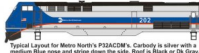

Metro North GE P32ACDM's N Scale

Rating: Not Rated Yet

Price

$8.00

[Ask a question about this product](#)

Manufacturer [Metro North](#)