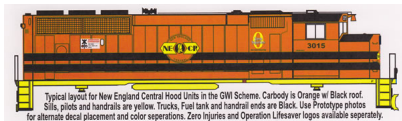

## New England Central Hood Units - GWI Scheme N Scale

LN-270.101.jpg

New England Central Hood Units - GWI Scheme N Scale

Rating: Not Rated Yet

**Price**

\$8.00

[Ask a question about this product](#)

Manufacturer [Genesee & Wyoming Corp.](#)