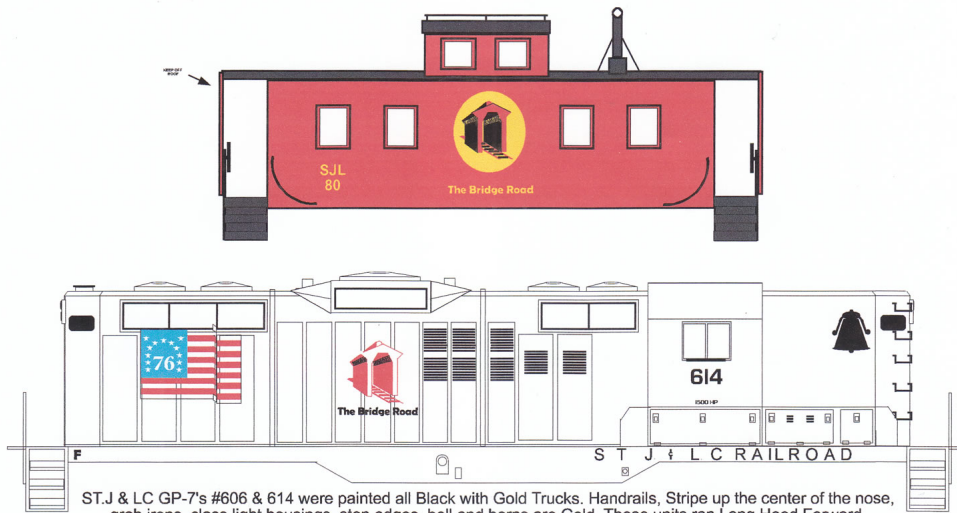

St. J & LC Black GP7's & Caboose N Scale

ST.J & LC GP-7's #606 & 614 were painted all Black with Gold Trucks. Handrails, Stripe up the center of the nose, grab irons, class light housings, step edges, bell and horns are Gold. These units ran Long Hood Forward. Caboose's were painted Red with a Black roof. Cupola is also Red with a Black roof.

L-142.jpg

St. J & LC Black GP7's & Caboose N Scale

Rating: Not Rated Yet

Price
\$8.00

[Ask a question about this product](#)

Manufacturer [St. Johnsbury & Lamoille County](#)