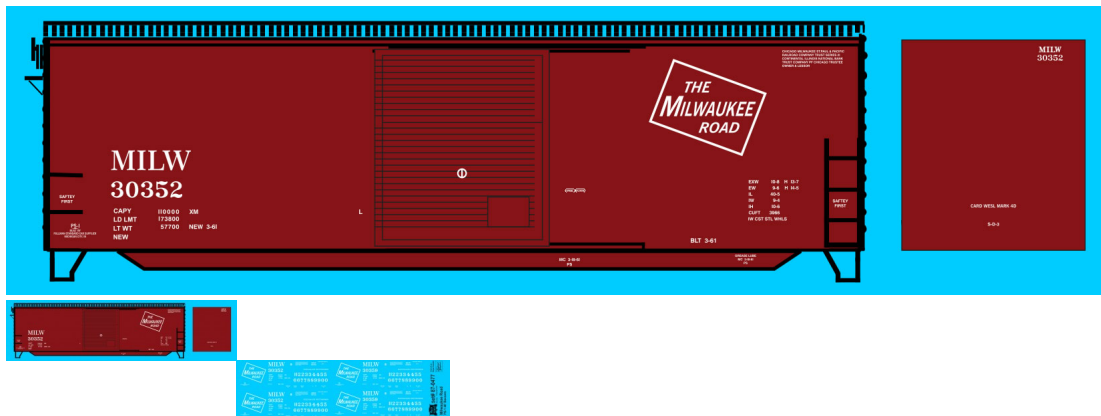

## Milwaukee Road PS-1 40' Boxcars - N Scale

Milwaukee Road PS-1 40' Boxcars - N Scale

Rating: Not Rated Yet

**Price**

\$8.00

[Ask a question about this product](#)

Manufacturer [Milwaukee Road](#)

Description

### Original Mask Island Decals Set