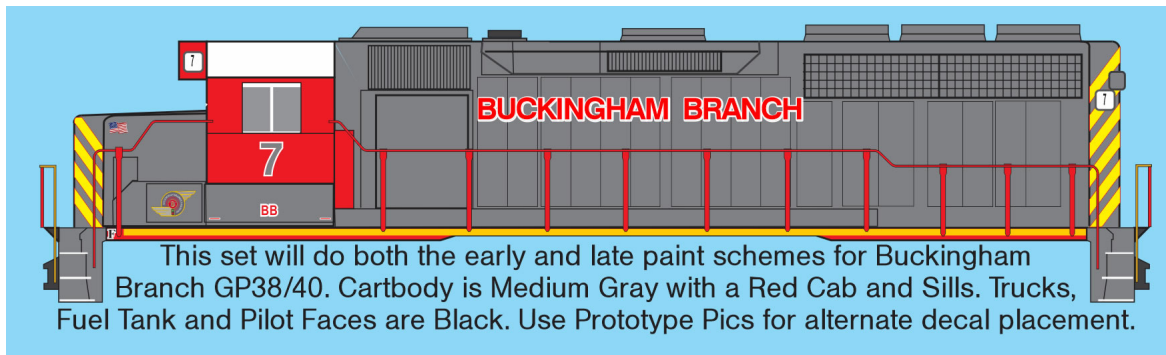

Buckingham Branch GP38/40's N Scale

L-277.jpg

Buckingham Branch GP38/40's N Scale

Rating: Not Rated Yet

Price

\$8.00

[Ask a question about this product](#)

Manufacturer [Buckingham Branch](#)