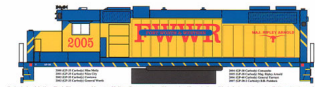

Fort Worth & Western Hood Units - Early N Scale

LN-200.101.jpg