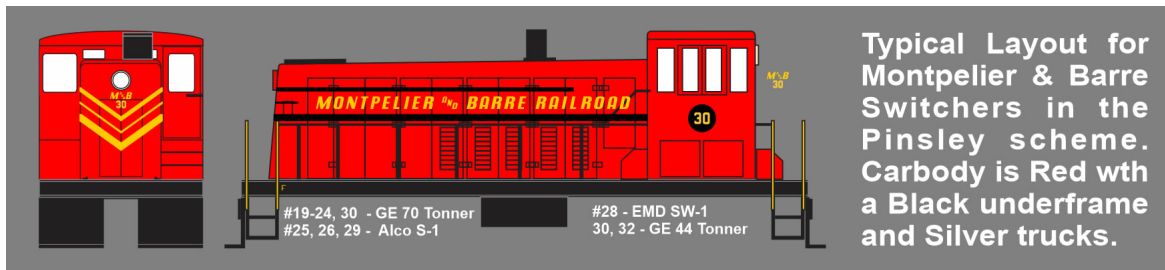

## Montpelier & Barre Diesels - Pinsley Scheme N Scale

Montpelier & Barre Diesels - Pinsley Scheme N Scale

Rating: Not Rated Yet

**Price**

\$8.00

[Ask a question about this product](#)

Manufacturer [Montpelier & Barre](#)