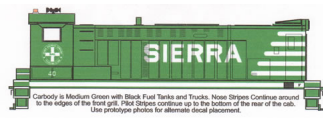

Sierra Railroad Baldwin S-12's N Scale

L-188.101.jpg

Sierra Railroad Baldwin S-12's N Scale

Rating: Not Rated Yet

Price

\$8.00

[Ask a question about this product](#)

Manufacturer [Sierra Railroad](#)