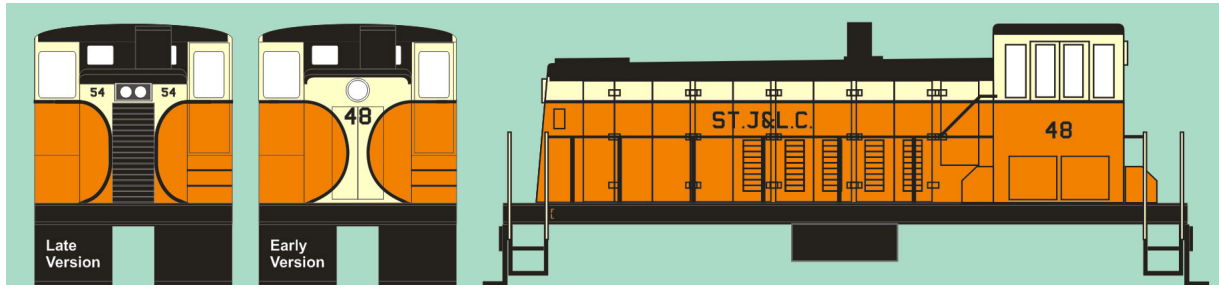

St Johnsbury & Lamoille County 70 Tonners Orange & Cream scheme N Scale

Typical layout for St. Johnsbury & Lamoille County 70 Tonners in the Cream & Orange scheme. Numbers 46-51 were purchased brand new between 1948 & 1951. 52-55 were purchased second hand. The Black roof line varied on some units. See prototype pics for actual paint separations.

St Johnsbury & Lamoille County 70 Tonners Orange & Cream scheme N Scale

Rating: Not Rated Yet

Price

\$8.00

[Ask a question about this product](#)

Manufacturer [Lamoille Valley](#)