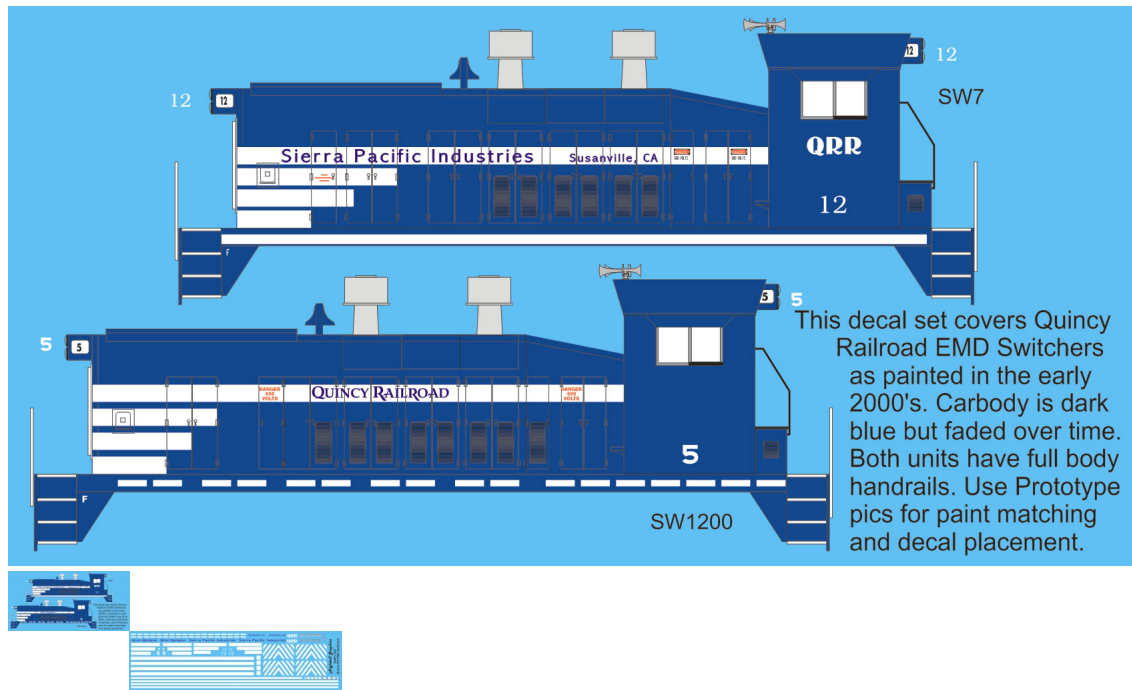

## Quincy Railroad - Sierra Pacific Industries EMD Switchers N Scale

Quincy Railroad - Sierra Pacific Industries EMD Switchers N Scale

Rating: Not Rated Yet

**Price**  
\$8.00

[Ask a question about this product](#)

Manufacturer [Quincy Railroad](#)