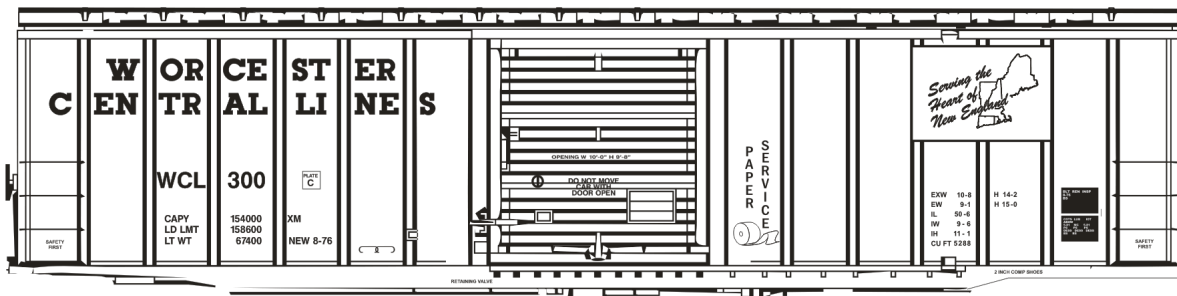

## Worcester Central Lines Freelance Paper Service 50' ACF Boxcars HO Scale

Carbody is Dark Green

FL-50.1.gif

Worcester Central Lines Freelance Paper Service 50' ACF Boxcars HO Scale

Rating: Not Rated Yet