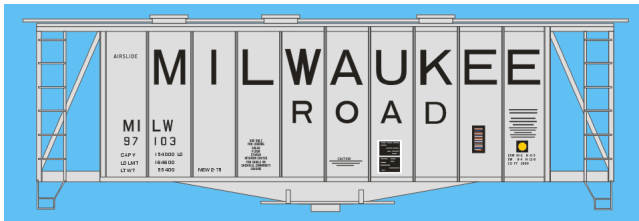

## Milwaukee Road Industrial Models Single Bay Airslide - Gray O Scale

IMO-083.gif

Milwaukee Road Industrial Models Single Bay Airslide - Gray O Scale

Rating: Not Rated Yet

**Price**  
\$14.00

[Ask a question about this product](#)