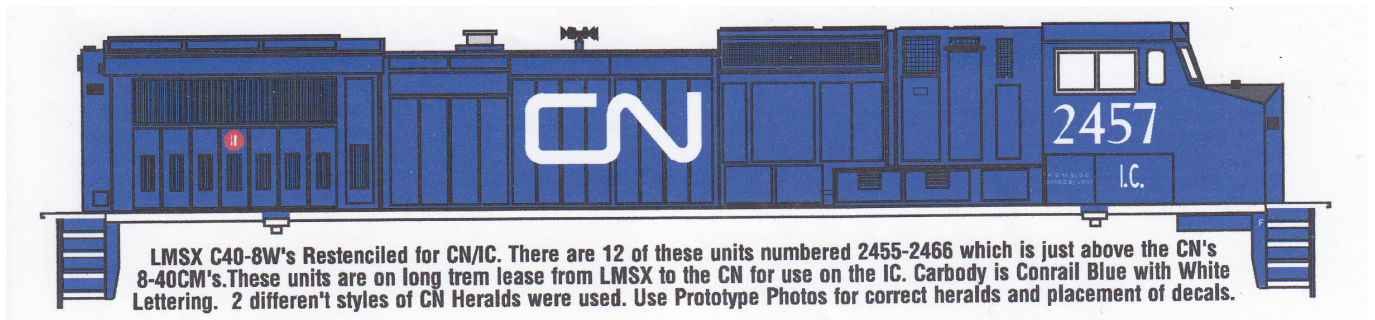

LMSX Leasing CN/IC C40-8W's N Scale

LN-164.101.gif

LMSX Leasing CN/IC C40-8W's N Scale

Rating: Not Rated Yet

Price

\$8.00

[Ask a question about this product](#)

Manufacturer [Canadian National](#)