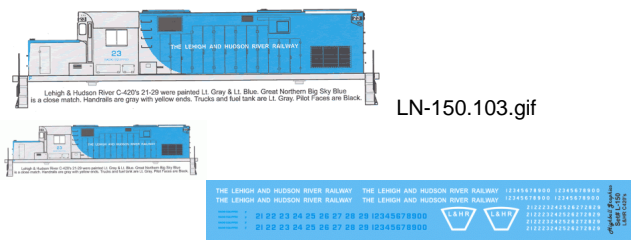

## Lehigh & Hudson River C420's #21-29 N Scale

Lehigh & Hudson River C420's #21-29 N Scale

Rating: Not Rated Yet

**Price**  
\$8.00

[Ask a question about this product](#)

Manufacturer [Lehigh & Hudson River](#)